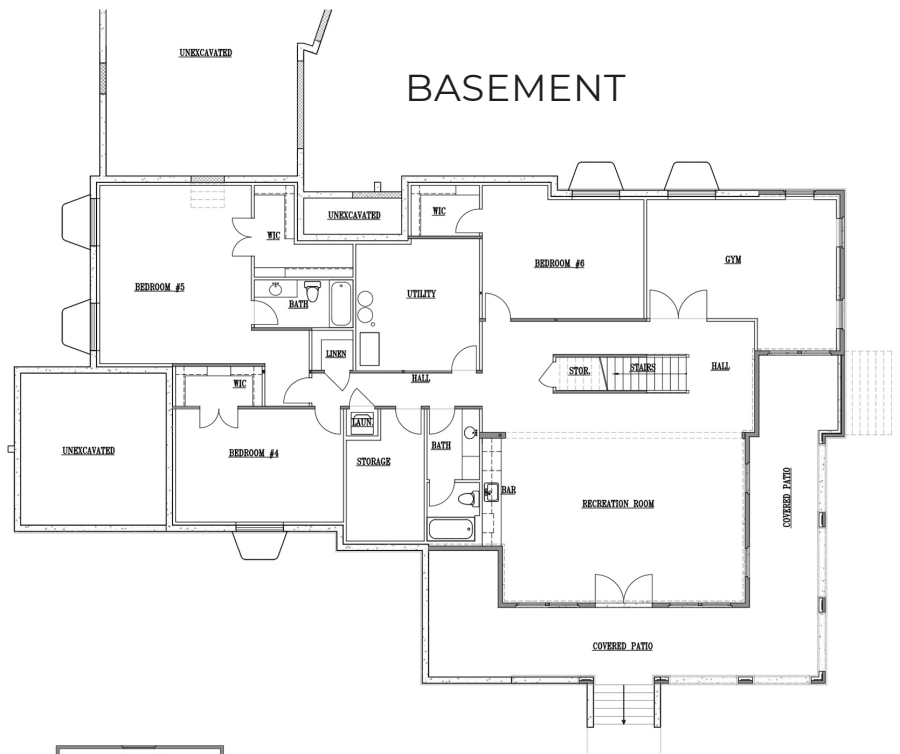

THE NEWPORT

Colonial

RAINEYHOMES
www.RaineyHomes.com

For Info Call:
480-363-8928

Marketed by:  **AIM REALTY**

THE NEWPORT

6 bedroom | 4 1/2 bath

SQ FT

Main Floor - 2821

Upper Floor - 1157

Basement - 2821

TOTAL - 6,799

©Copyright 2024 Rainey Homes. At Rainey Homes we strive for continual product improvement. In doing so, we reserve the right to change plans, materials and policies without prior notice. This plan is copyrighted by Rainey Homes, Inc. Any reproduction without express written consent of the copyright holder is unlawful.