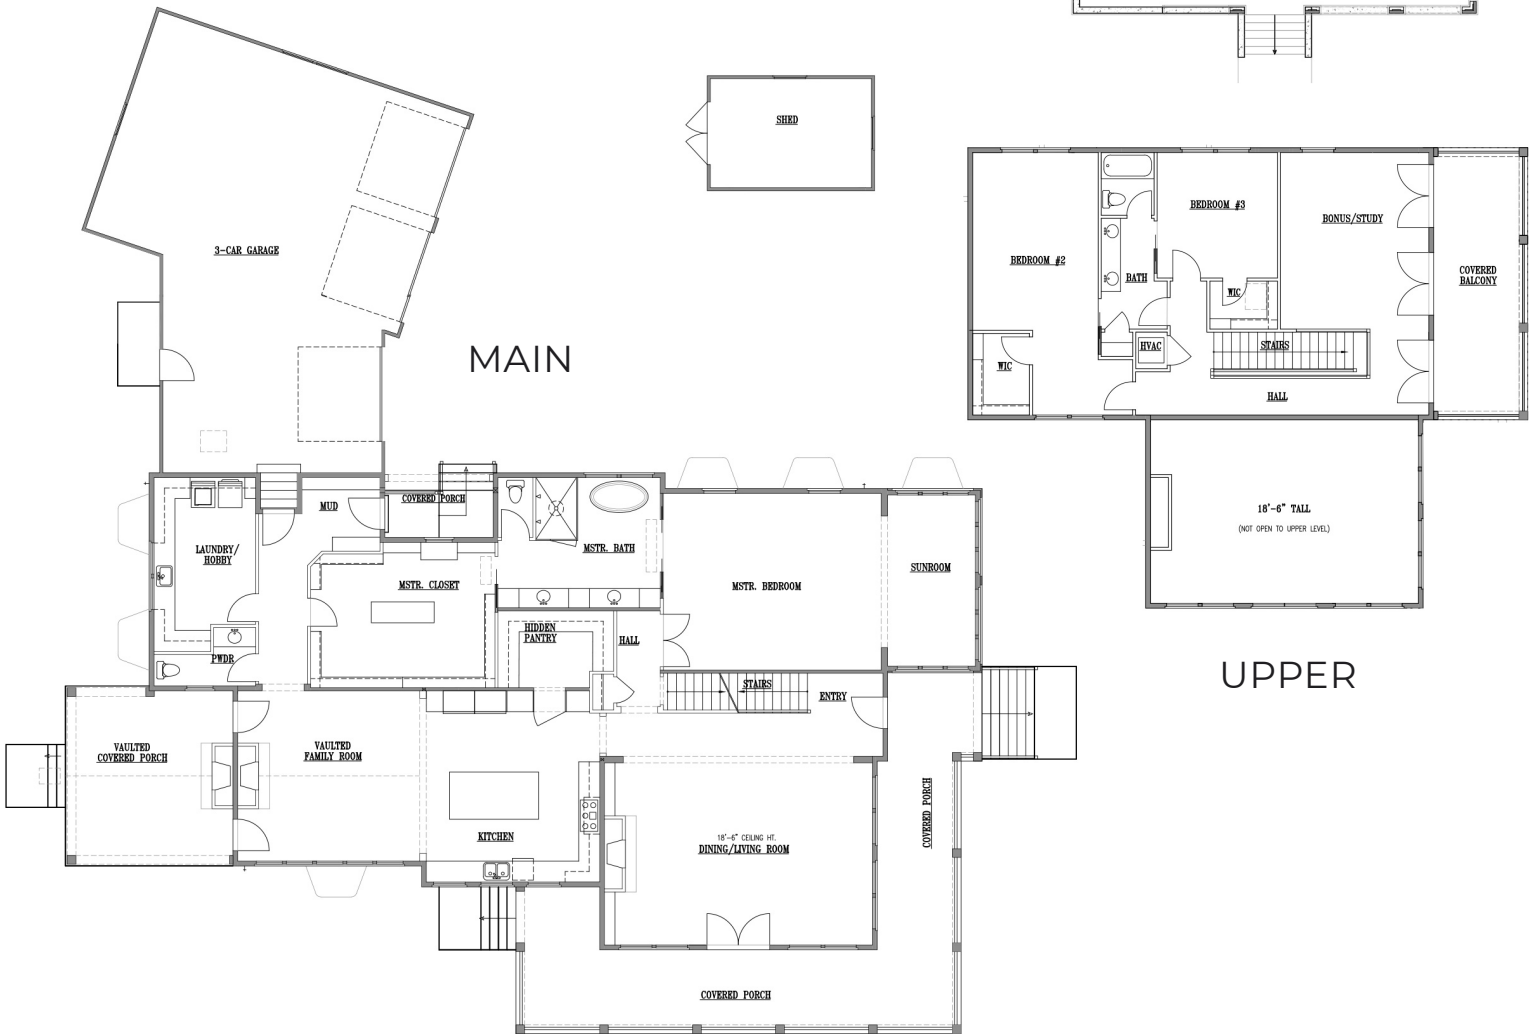

Main Floor - 2821

Upper Floor - 1157

Basement - 2821

TOTAL - 6,799

©Copyright 2024 Rainey Homes. At Rainey Homes we strive for continual product improvement. In doing so, we reserve the right to change plans, materials and policies without prior notice. This plan is copyrighted by Rainey Homes, Inc. Any reproduction without express written consent of the copyright holder is unlawful.