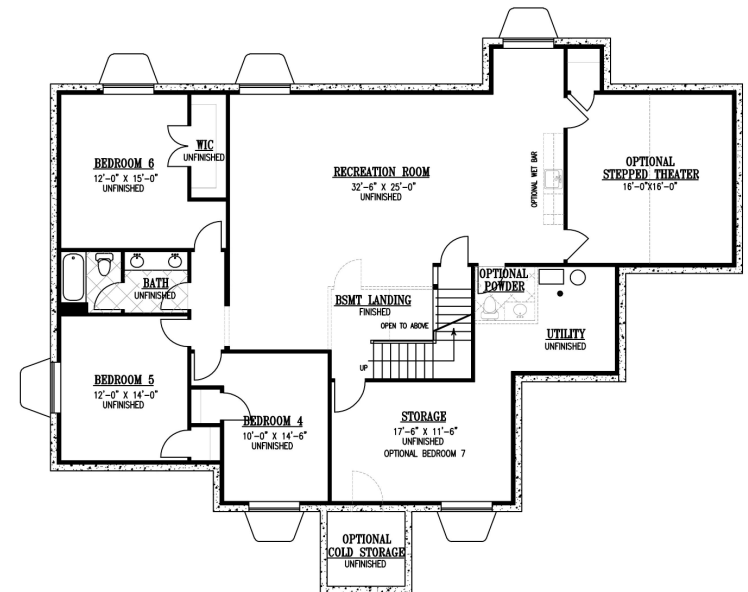

THE ROCKPORT

Craftsman

European

RAINEYHOMES

For Info Call:
480-363-8928

Marketed by:  **AIM REALTY**

THE ROCKPORT

6 bedroom | 3 1/2 bath

SQ FT

Main Floor - 2428

Basement - 2450

TOTAL - 4878

Square footages can vary by community and elevation

MAIN

GRAND MASTER OPTION ELIMINATES BR 3 ADDS STUDY

BASEMENT