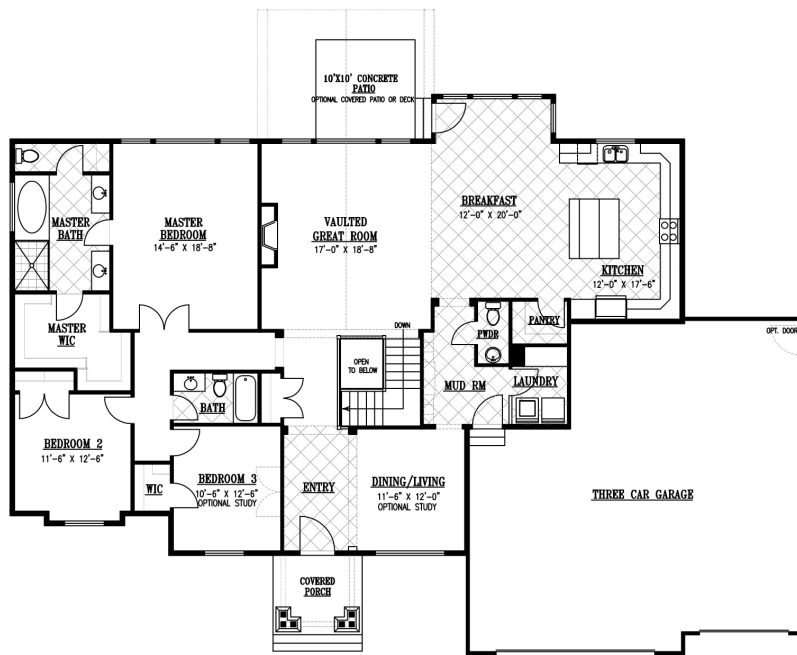

THE ROCKPORT

Craftsman

European

RAINEYHOMES

For Info Call:
480-363-8928

Marketed by:  **AIM REALTY**

THE ROCKPORT

6 bedroom | 3 1/2 bath

SQ FT

Main Floor - 2428

Basement - 2450

TOTAL - 4878

Square footages can vary by community and elevation

MAIN

GRAND MASTER OPTION ELIMINATES BR 3 ADDS STUDY

BASEMENT