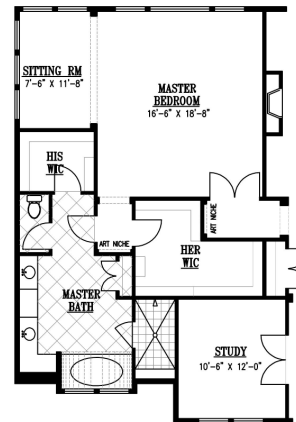

SQ FT

Main Floor - 2428

Basement - 2450

TOTAL - 4878

Square footages can vary by community and elevation

MAIN

GRAND MASTER OPTION ELIMINATES BR 3 ADDS STUDY

BASEMENT