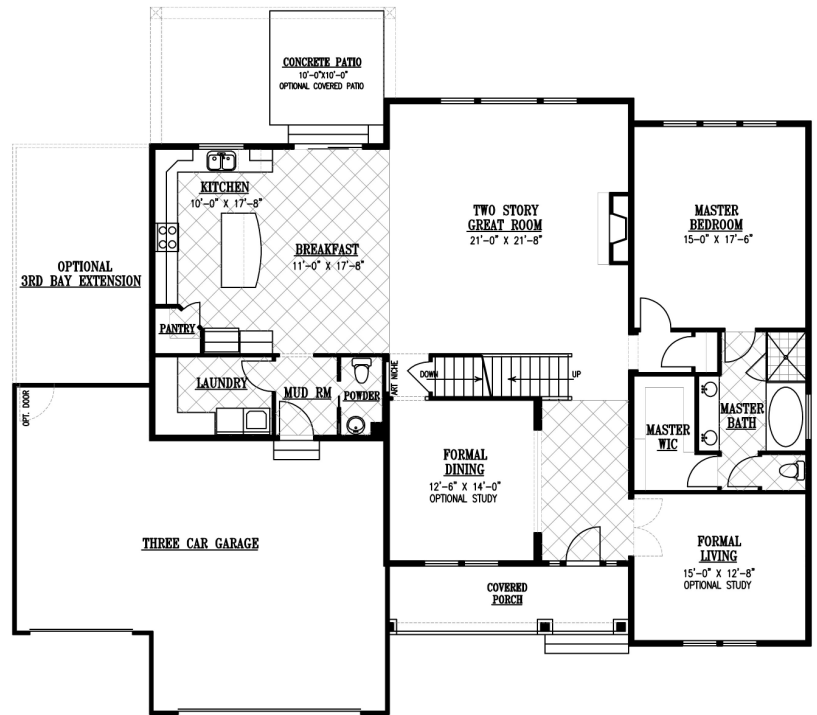

SQ FT

Upper Floors - 3035

Basement - 2127

TOTAL - 5162

Square footages can vary by community and elevation

MAIN

UPPER

BASEMENT