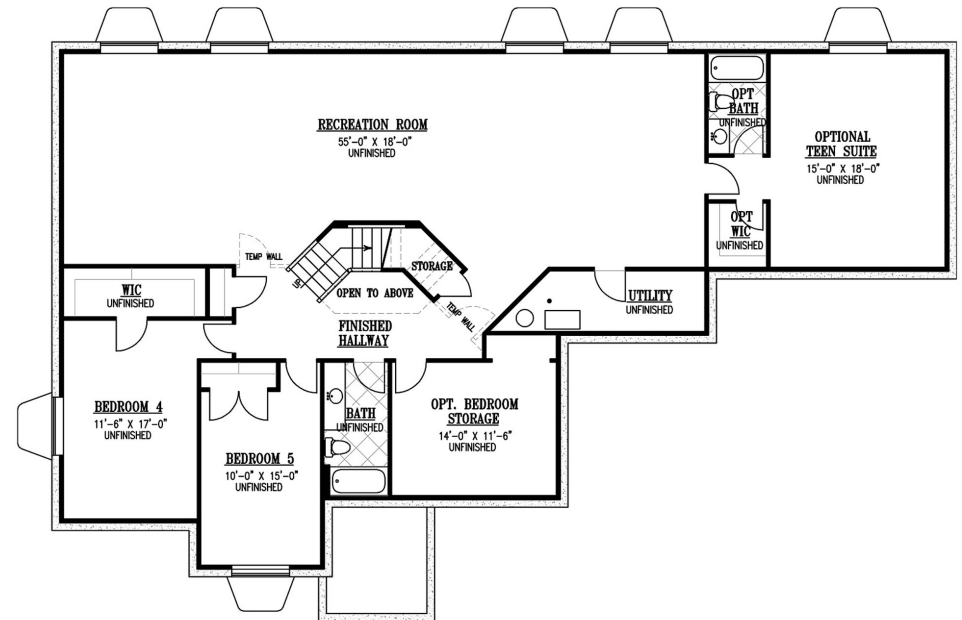

BASEMENT

©Copyright 2023 Rainey Homes. At Rainey Homes we strive for continual product improvement. In doing so, we reserve the right to change plans, materials and policies without prior notice. This plan is copyrighted by Rainey Homes, Inc. Any reproduction without express written consent of the copyright holder is unlawful.