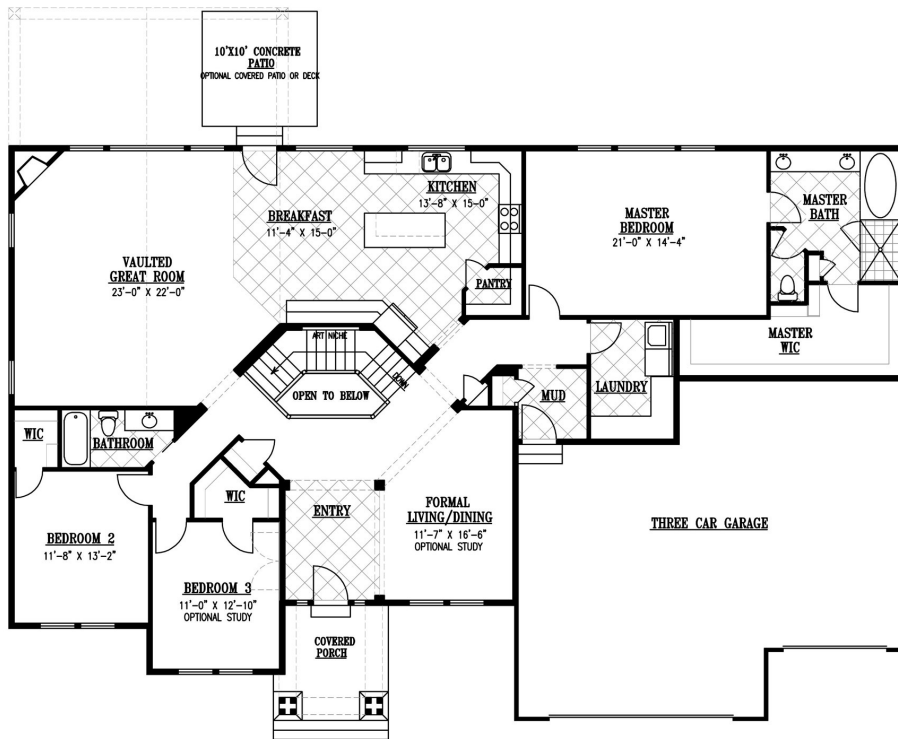

# THE GEORGETOWN

SQ FT

6 bedroom | 4 bath

Main Floor - 2603

Basement - 2660

TOTAL - 5263

Square footages can vary by community and elevation

## MAIN