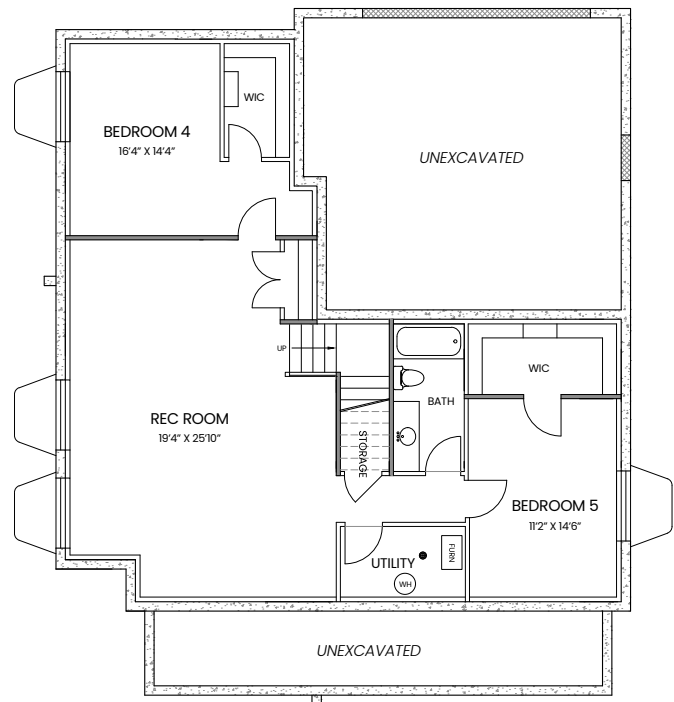

BASEMENT

©Copyright 2022 Rainey Homes. At Rainey Homes we strive for continual product improvement. In doing so, we reserve the right to change plans, materials and policies without prior notice. This plan is copyrighted by Rainey Homes, Inc. Any reproduction without express written consent of the copyright holder is unlawful.