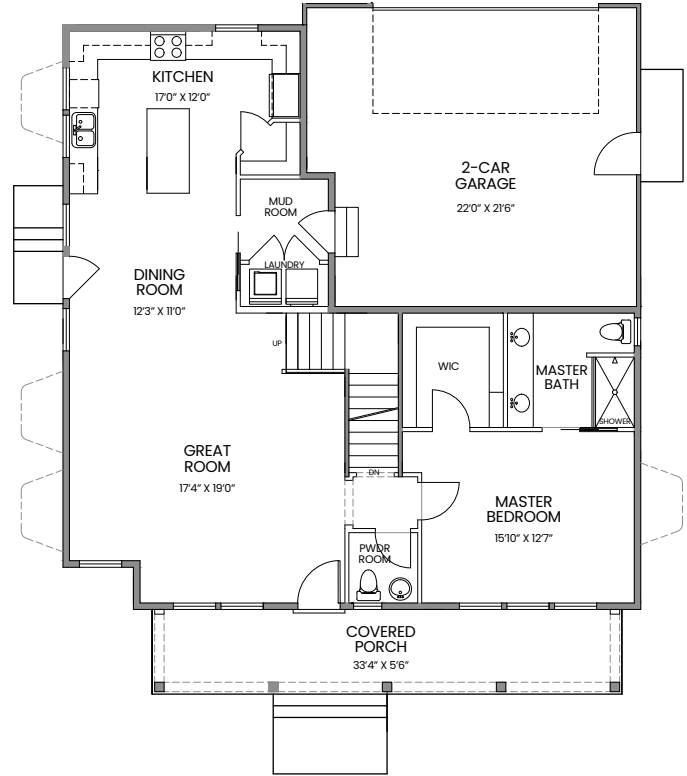

# THE CAPITOLA

5 bedroom | 3 1/2 bath

## SQ FT

Main Floor - 1231  
 Upper Floor - 978  
 Basement - 1231  
 TOTAL - 3,440

## MAIN