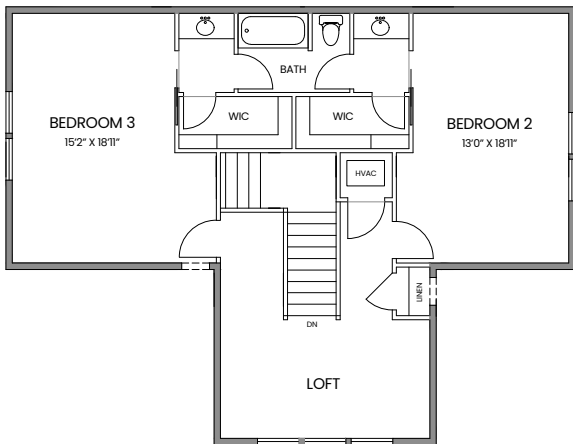

THE CAPITOLA

5 bedroom | 3 1/2 bath

SQ FT

Main Floor - 1231
Upper Floor - 978
Basement - 1231
TOTAL - 3,440

MAIN

UPPER

BASEMENT

©Copyright 2022 Rainey Homes. At Rainey Homes we strive for continual product improvement. In doing so, we reserve the right to change plans, materials and policies without prior notice. This plan is copyrighted by Rainey Homes, Inc. Any reproduction without express written consent of the copyright holder is unlawful.