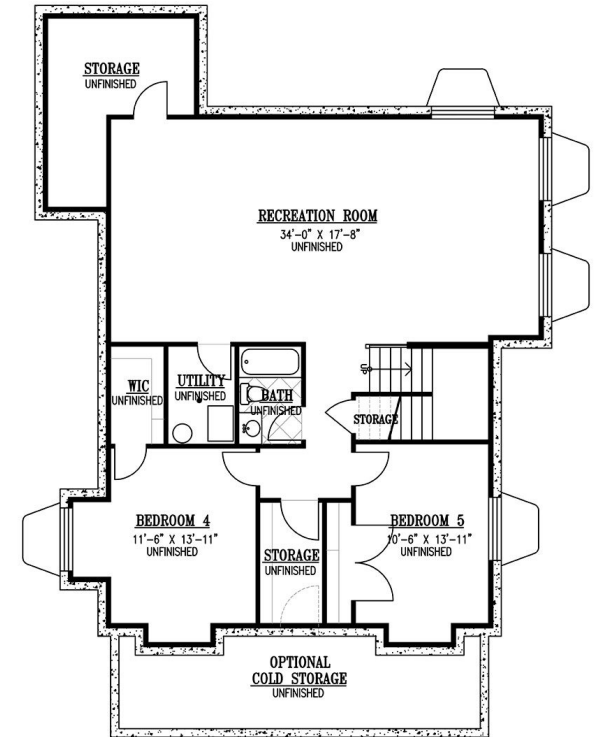

5 bedroom | 3 1/2 bath

SQ FT

Main Floor - 1,614
Upper Floor - 1,408
Basement - 1,614
TOTAL - 4,636

Square footages can vary by community and elevation

UPPER

MAIN

BASEMENT

©Copyright 2023 Rainey Homes. At Rainey Homes we strive for continual product improvement. In doing so, we reserve the right to change plans, materials and policies without prior notice. This plan is copyrighted by Rainey Homes, Inc. Any reproduction without express written consent of the copyright holder is unlawful.