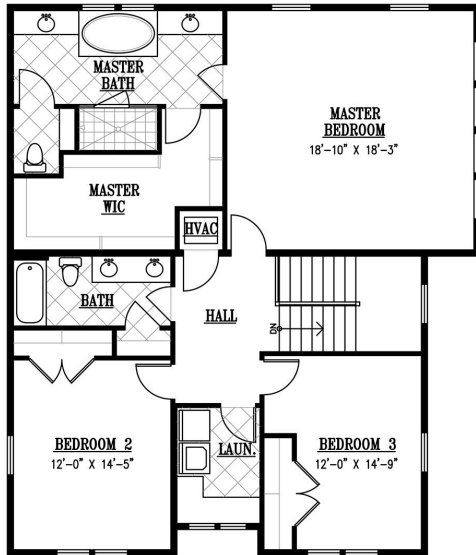

5 bedroom | 3 1/2 bath

SQ FT

Main Floor - 1,614
Upper Floor - 1,408
Basement - 1,614
TOTAL - 4,636

Square footages can vary by community and elevation

UPPER

MAIN

BASEMENT

©Copyright 2023 Rainey Homes. At Rainey Homes we strive for continual product improvement. In doing so, we reserve the right to change plans, materials and policies without prior notice. This plan is copyrighted by Rainey Homes, Inc. Any reproduction without express written consent of the copyright holder is unlawful.