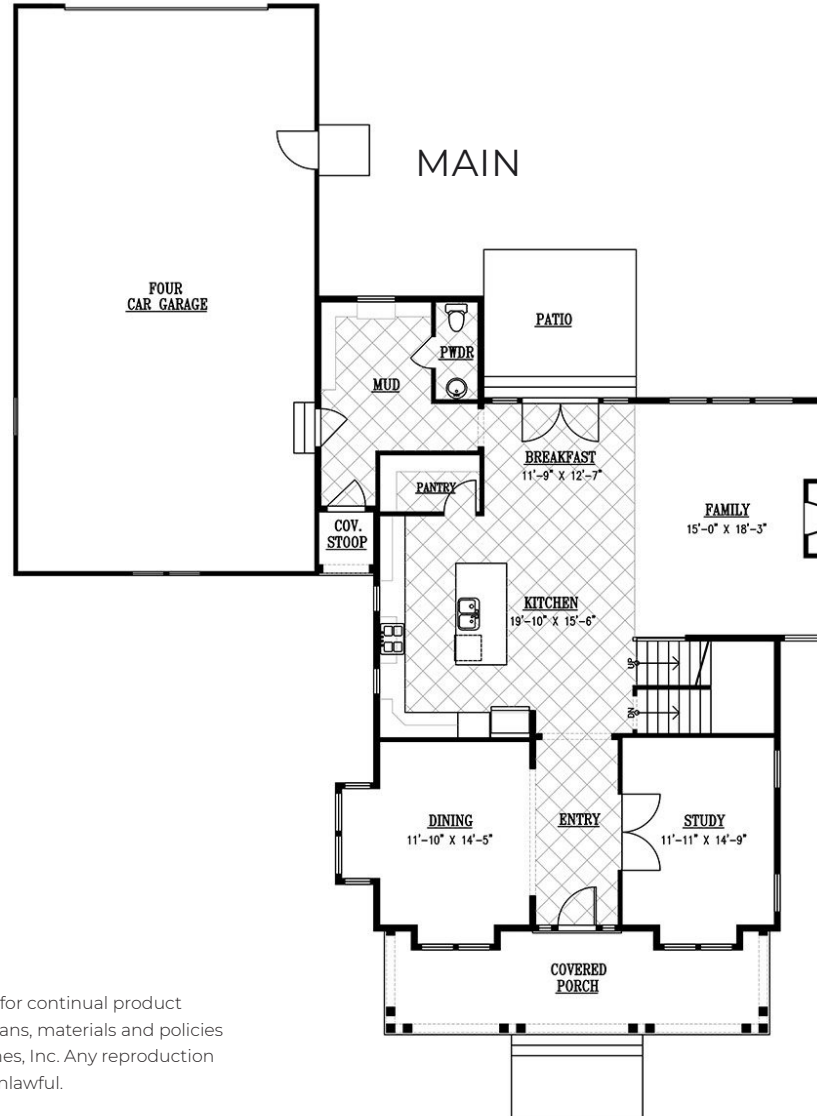

5 bedroom | 3 1/2 bath

SQ FT

Main Floor - 1,614
Upper Floor - 1,408
Basement - 1,614
TOTAL - 4,636

Square footages can vary by community and elevation

UPPER

MAIN

BASEMENT

©Copyright 2023 Rainey Homes. At Rainey Homes we strive for continual product improvement. In doing so, we reserve the right to change plans, materials and policies without prior notice. This plan is copyrighted by Rainey Homes, Inc. Any reproduction without express written consent of the copyright holder is unlawful.