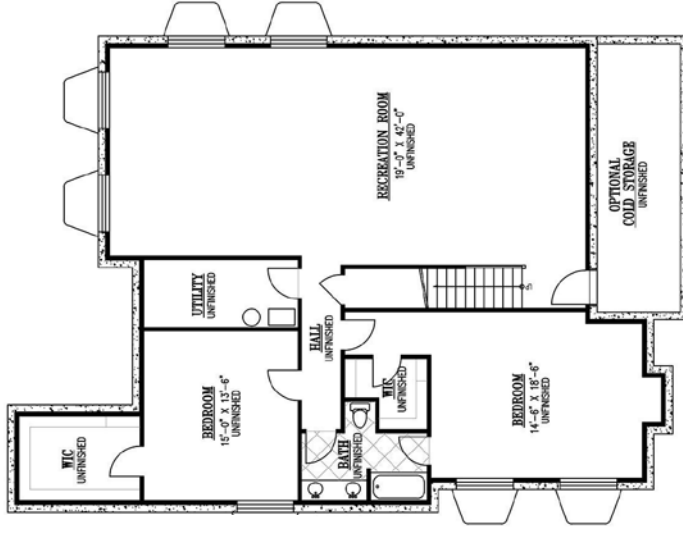

5 bedroom | 3 1/2 bath

SQ FT

Main Floor - 1,949
 Upper Floor - 1,784
 Basement - 1,949
 TOTAL - 5,682

Square footages can vary by community and elevation

MAIN

UPPER

BASEMENT

©Copyright 2023 Rainey Homes. At Rainey Homes we strive for continual product improvement. In doing so, we reserve the right to change plans, materials and policies without prior notice. This plan is copyrighted by Rainey Homes, Inc. Any reproduction without express written consent of the copyright holder is unlawful.