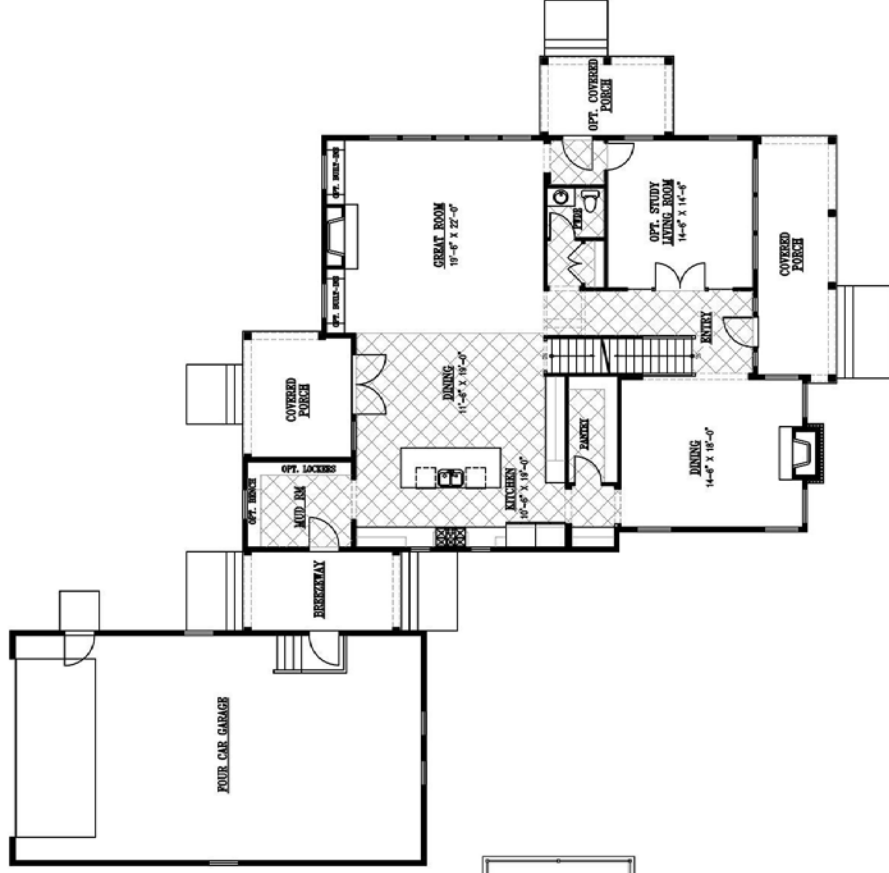

5 bedroom | 3 1/2 bath

SQ FT

Main Floor - 1,949
 Upper Floor - 1,784
 Basement - 1,949
 TOTAL - 5,682

Square footages can vary by community and elevation

MAIN

UPPER

BASEMENT

©Copyright 2023 Rainey Homes. At Rainey Homes we strive for continual product improvement. In doing so, we reserve the right to change plans, materials and policies without prior notice. This plan is copyrighted by Rainey Homes, Inc. Any reproduction without express written consent of the copyright holder is unlawful.