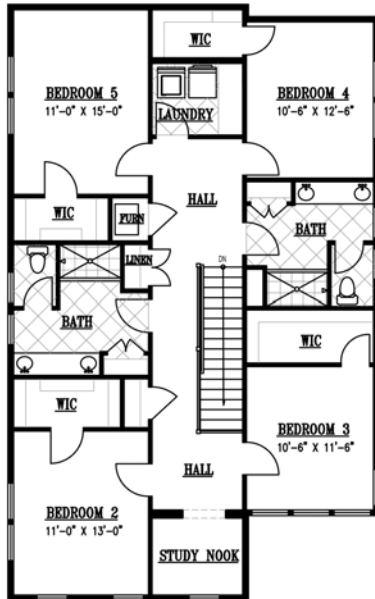

THE MARSEILLE

Farmhouse

 **RAINEYHOMES**
www.raineyhomes.com™

For info Call:
801-927-3000

Marketed by  **AIM REALTY**

THE MARSEILLE

4 bedroom | 3.5 Bath

SQ FT

Main Floors - 1,966

Upper Floors - 1,408

Basement - 1,966

TOTAL - 5,342

MAIN

UPPER

BASEMENT

©Copyright 2014 Rainey Homes. At Rainey Homes we strive for continual product improvement. In doing so, we reserve the right to change plans, materials and policies without prior notice. This plan is copyrighted by Rainey Homes, Inc. Any reproduction without express written consent of the copyright holder is unlawful.