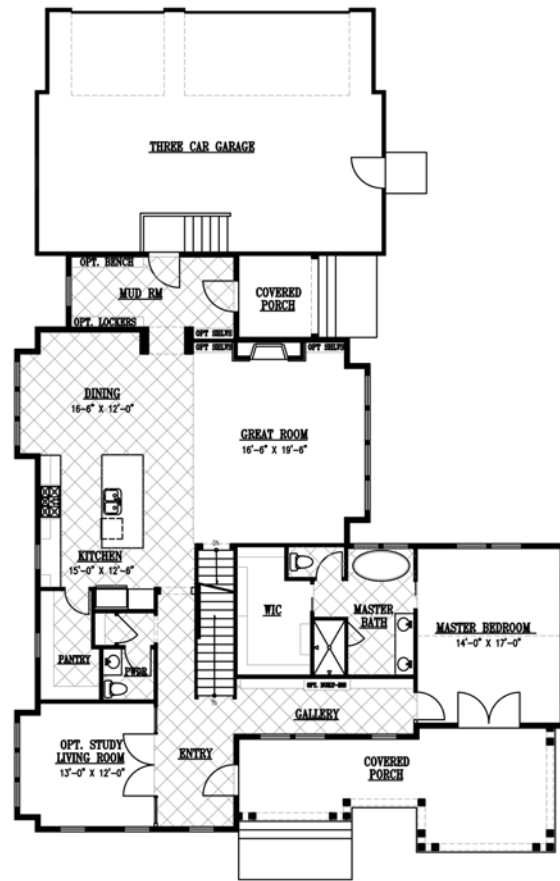

THE MARSEILLE

Farmhouse

 **RAINEYHOMES**
www.raineyhomes.com™

For info Call:
801-927-3000

Marketed by  **AIM REALTY**

THE MARSEILLE

4 bedroom | 3.5 Bath

SQ FT

Main Floors - 1,966

Upper Floors - 1,408

Basement - 1,966

TOTAL - 5,342

MAIN

UPPER

BASEMENT

©Copyright 2014 Rainey Homes. At Rainey Homes we strive for continual product improvement. In doing so, we reserve the right to change plans, materials and policies without prior notice. This plan is copyrighted by Rainey Homes, Inc. Any reproduction without express written consent of the copyright holder is unlawful.