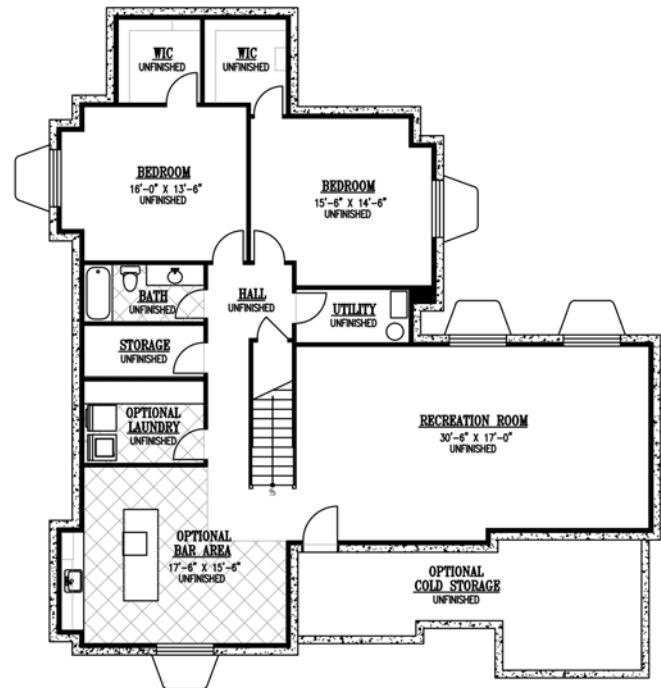

THE MARSEILLE

Farmhouse

 **RAINEYHOMES**
www.raineyhomes.com™

For info Call:
801-927-3000

Marketed by  **AIM REALTY**

THE MARSEILLE

4 bedroom | 3.5 Bath

SQ FT

Main Floors - 1,966

Upper Floors - 1,408

Basement - 1,966

TOTAL - 5,342

MAIN

UPPER

BASEMENT

©Copyright 2014 Rainey Homes. At Rainey Homes we strive for continual product improvement. In doing so, we reserve the right to change plans, materials and policies without prior notice. This plan is copyrighted by Rainey Homes, Inc. Any reproduction without express written consent of the copyright holder is unlawful.